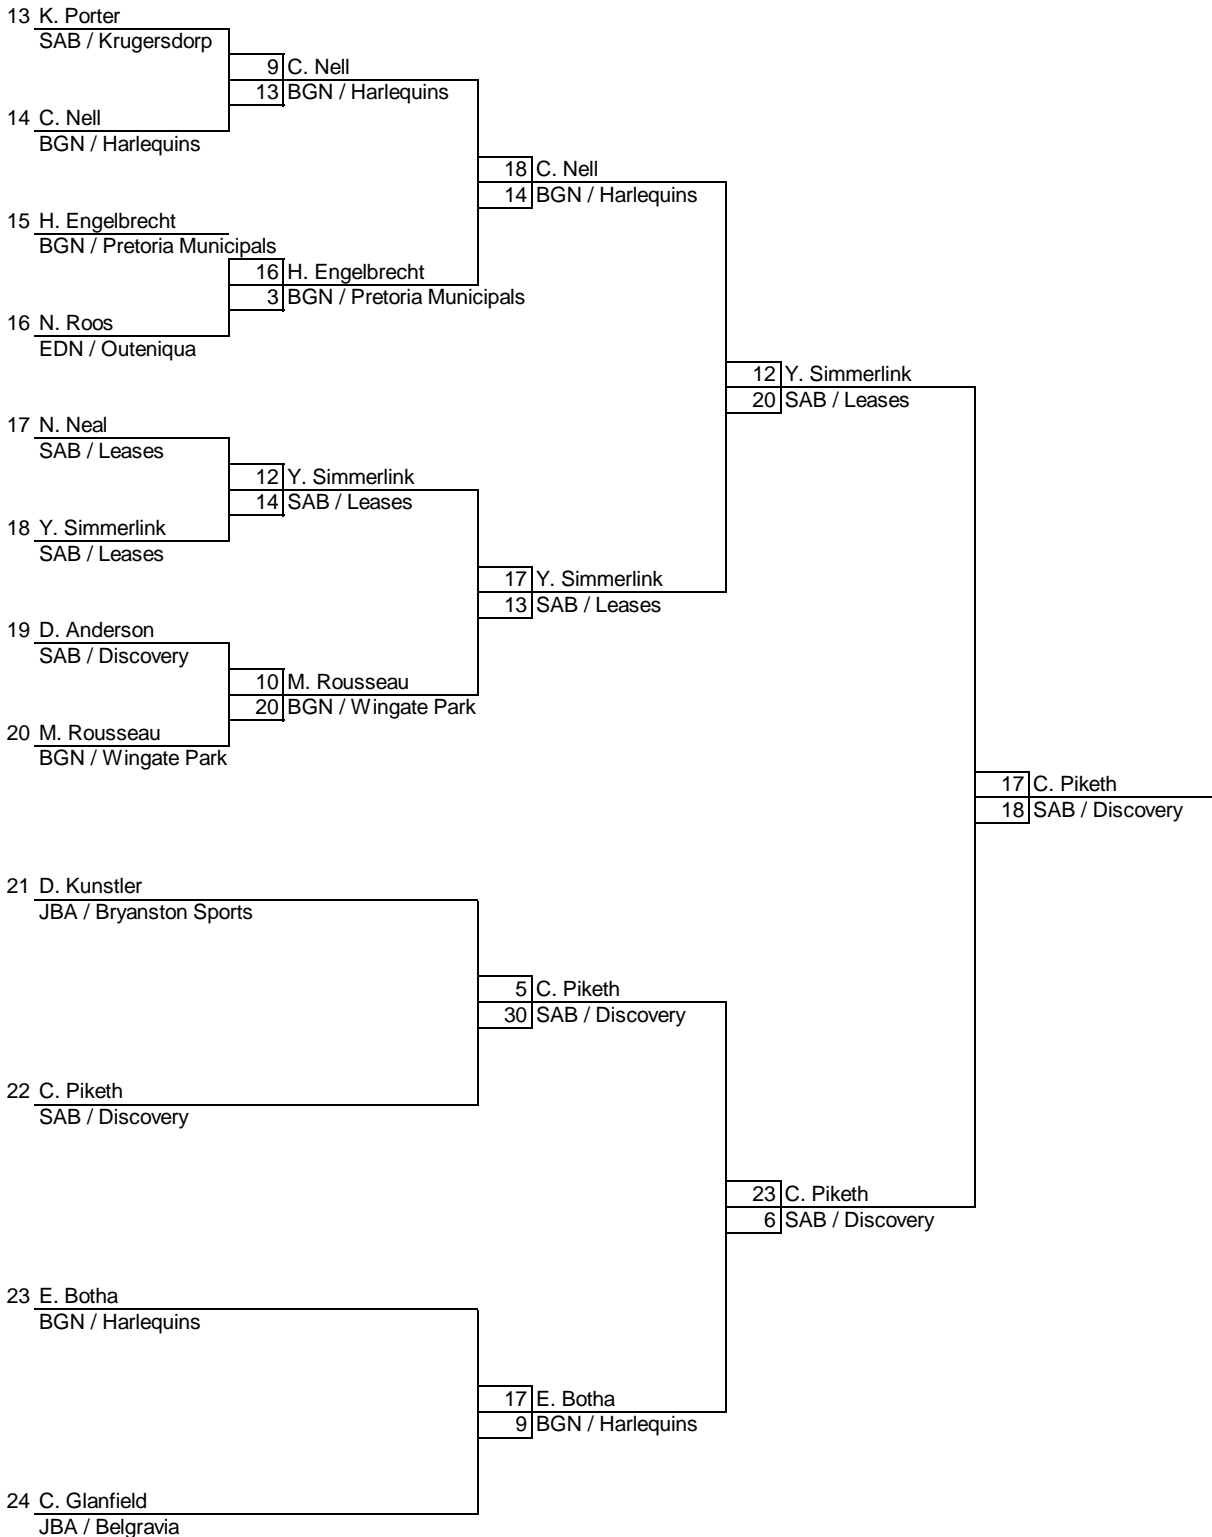

**BOWLS SA WOMEN'S PAIRS 2021
Play-Off Section 2**

9 MAY 14H30	13 May 11h30	13 May 14h30	15 May 13h30	Section Winner
AT VENUE	ROOSEVELT PARK	ROOSEVELT PARK	ROOSEVELT PARK	
Round 1	Round 2	Q-Final	S-Final	

DATES AND TIMES ARE SUBJECT TO CHANGE