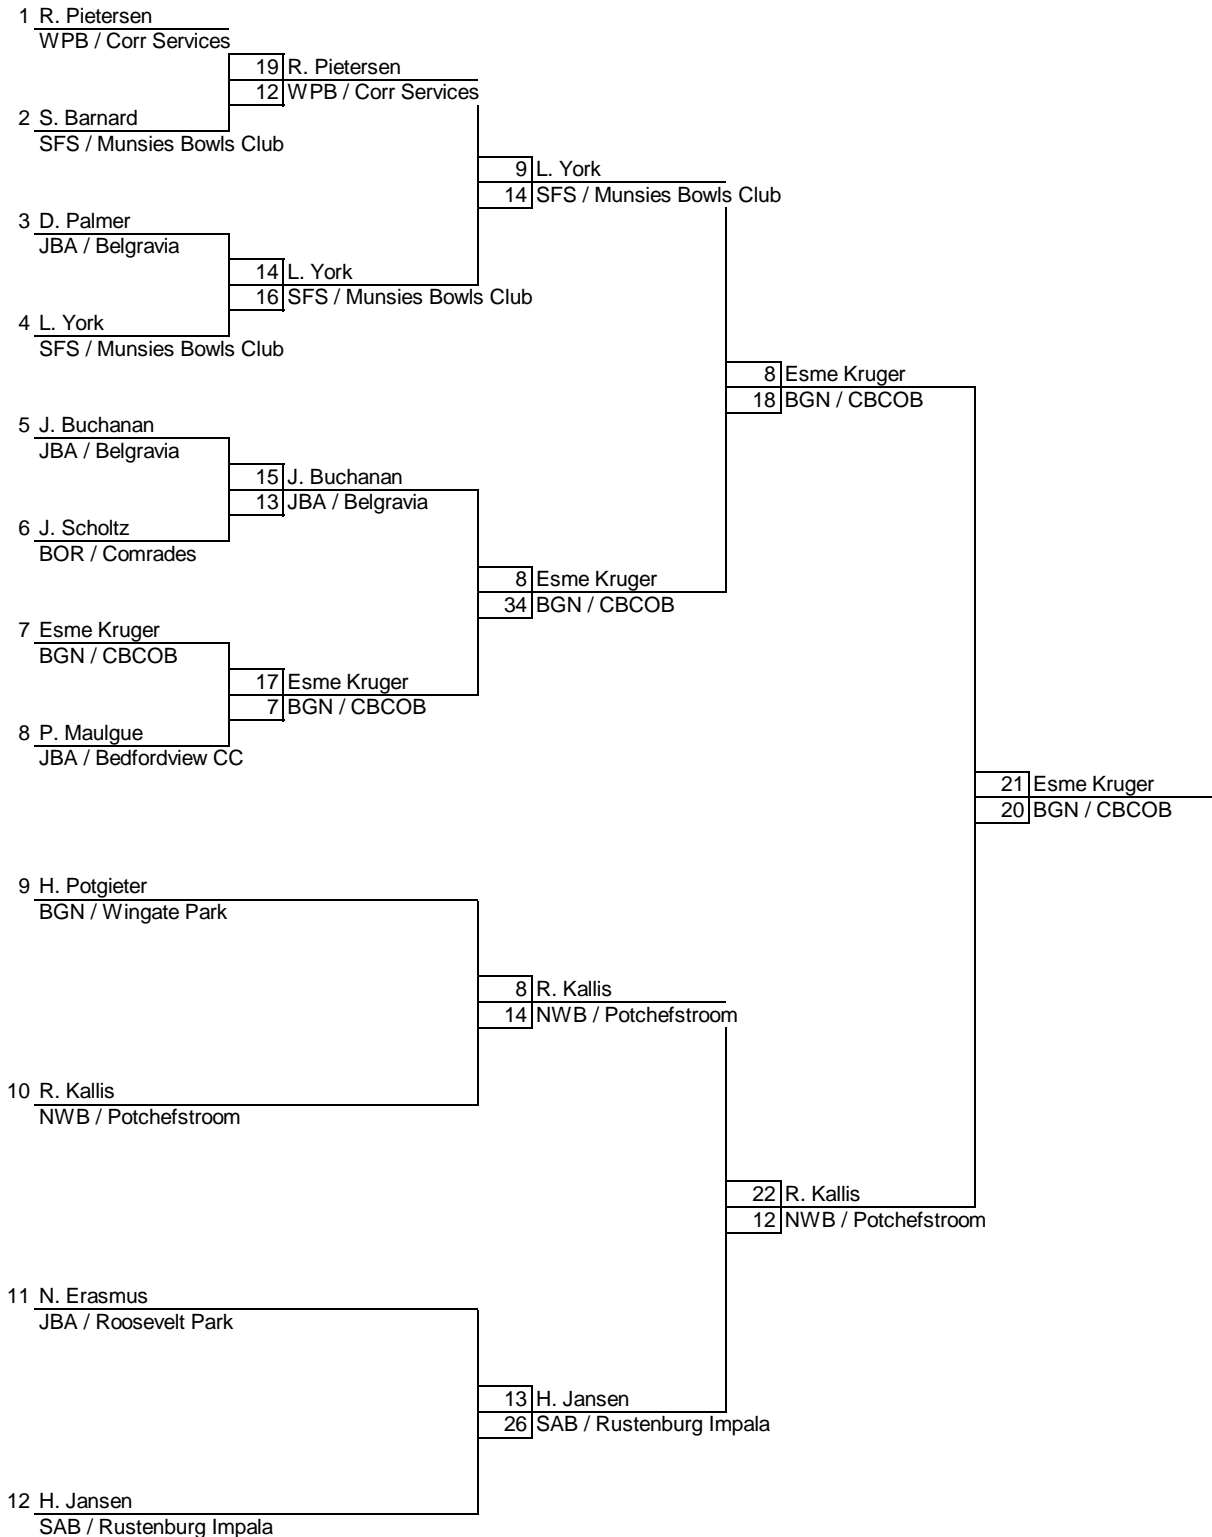

BOWLS SA WOMEN'S PAIRS 2021 Play-Off Section 1

9 MAY 14H30	13 May 11h30	13 May 14h30	15 May 13h30	Section Winner
AT VENUE	ROOSEVELT PARK	ROOSEVELT PARK	ROOSEVELT PARK	
Round 1	Round 2	Q-Final	S-Final	

DATES AND TIMES ARE SUBJECT TO CHANGE